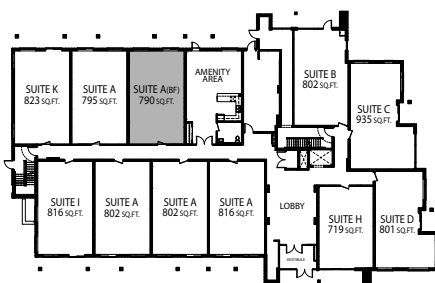

BLISS • 671 SQ.FT.

PLUS 41-85 SQ.FT. OF BALCONY

ONE BEDROOM PLUS DEN

**FONTANA**  
HOMES

SUITE G

POSH • 690-719 SQ.FT.

PLUS 104 SQ.FT. OF BALCONY

ONE BEDROOM PLUS DEN

1ST FLOOR

2ND FLOOR

**FONTANA**  
HOMES

SUITE H

ONE  
BEDROOM  
PLUS DEN

1ST FLOOR

2ND FLOOR

3RD & 4TH FLOORS

GRAND • 802 SQ.FT.

PLUS OUTDOOR PATIO

ONE BEDROOM PLUS DEN

1ST FLOOR

**FONTANA**  
HOMES

SUITE B

ELEGANCE • 802/816 SQ.FT.

PLUS 54-113 SQ.FT. OF BALCONY

ONE BEDROOM PLUS DEN

1ST FLOOR

2ND FLOOR

3RD & 4TH FLOORS

**FONTANA**  
HOMES

SUITE A