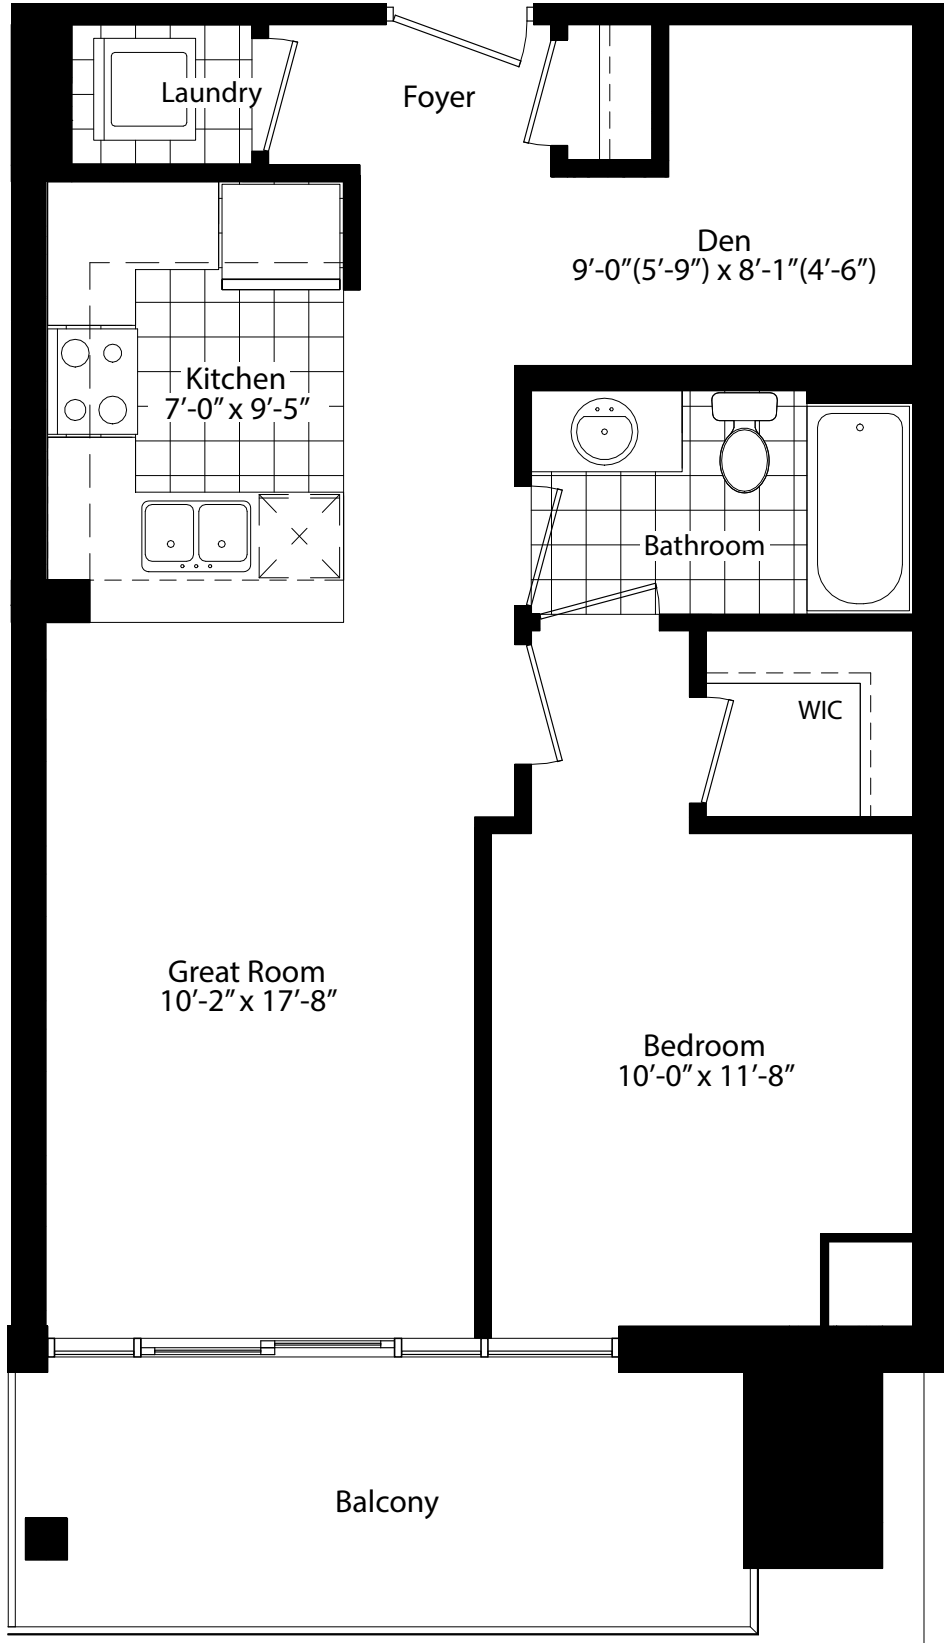

BLISS • 671 SQ.FT.

PLUS 41-85 SQ.FT. OF BALCONY

ONE BEDROOM PLUS DEN

**FONTANA**  
HOMES

SUITE G

POSH • 690-719 SQ.FT.

PLUS 104 SQ.FT. OF BALCONY

ONE BEDROOM PLUS DEN

1ST FLOOR

2ND FLOOR

**FONTANA**  
HOMES

SUITE H

ONE  
BEDROOM  
PLUS DEN

1ST FLOOR

2ND FLOOR

3RD & 4TH FLOORS

GRAND • 802 SQ.FT.

PLUS OUTDOOR PATIO

ONE BEDROOM PLUS DEN

1ST FLOOR

**FONTANA**  
HOMES

SUITE B

ELEGANCE • 802/816 SQ.FT.

PLUS 54-113 SQ.FT. OF BALCONY

ONE BEDROOM PLUS DEN

1ST FLOOR

2ND FLOOR

3RD & 4TH FLOORS

**FONTANA**  
HOMES

SUITE A