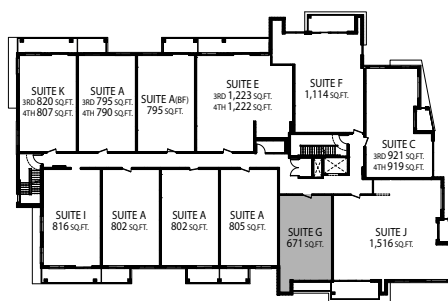

BLISS • 671 SQ.FT.

PLUS 41-85 SQ.FT. OF BALCONY

ONE BEDROOM PLUS DEN

**FONTANA**  
HOMES

SUITE G

POSH • 690-719 SQ.FT.

PLUS 104 SQ.FT. OF BALCONY

ONE BEDROOM PLUS DEN

1ST FLOOR

2ND FLOOR

**FONTANA**  
HOMES

SUITE H

ONE  
BEDROOM  
PLUS DEN

1ST FLOOR

2ND FLOOR

3RD & 4TH FLOORS

GRAND • 802 SQ.FT.

PLUS OUTDOOR PATIO

ONE BEDROOM PLUS DEN

1ST FLOOR

**FONTANA**  
HOMES

SUITE B

ELEGANCE • 802/816 SQ.FT.

PLUS 54-113 SQ.FT. OF BALCONY

ONE BEDROOM PLUS DEN

1ST FLOOR

2ND FLOOR

3RD & 4TH FLOORS

**FONTANA**  
HOMES

SUITE A