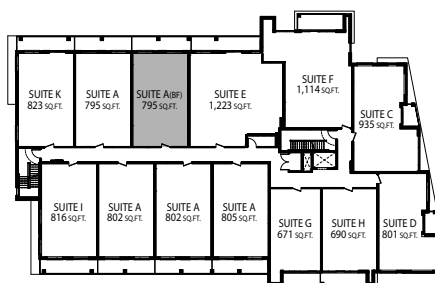

BLISS • 671 SQ.FT.

PLUS 41-85 SQ.FT. OF BALCONY

ONE BEDROOM PLUS DEN

**FONTANA**  
HOMES

SUITE G

POSH • 690-719 SQ.FT.

PLUS 104 SQ.FT. OF BALCONY

ONE BEDROOM PLUS DEN

1ST FLOOR

2ND FLOOR

**FONTANA**  
HOMES

SUITE H

ONE  
BEDROOM  
PLUS DEN

1ST FLOOR

2ND FLOOR

3RD & 4TH FLOORS

GRAND • 802 SQ.FT.

PLUS OUTDOOR PATIO

ONE BEDROOM PLUS DEN

1ST FLOOR

**FONTANA**  
HOMES

SUITE B

ELEGANCE • 802/816 SQ.FT.

PLUS 54-113 SQ.FT. OF BALCONY

ONE BEDROOM PLUS DEN

1ST FLOOR

2ND FLOOR

3RD & 4TH FLOORS

**FONTANA**  
HOMES

SUITE A