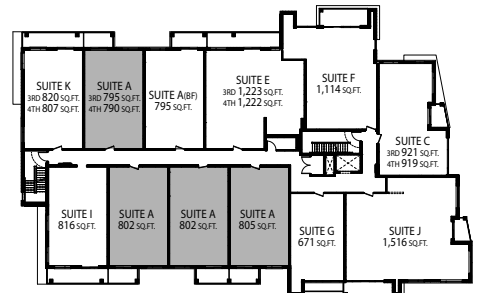

BLISS • 671 SQ.FT.

PLUS 41-85 SQ.FT. OF BALCONY

ONE BEDROOM PLUS DEN

**FONTANA**  
HOMES

SUITE G

POSH • 690-719 SQ.FT.

PLUS 104 SQ.FT. OF BALCONY

ONE BEDROOM PLUS DEN

1ST FLOOR

2ND FLOOR

**FONTANA**  
HOMES

SUITE H

ONE  
BEDROOM  
PLUS DEN

1ST FLOOR

2ND FLOOR

3RD & 4TH FLOORS

GRAND • 802 SQ.FT.

PLUS OUTDOOR PATIO

ONE BEDROOM PLUS DEN

1ST FLOOR

**FONTANA**  
HOMES

SUITE B

ELEGANCE • 802/816 SQ.FT.

PLUS 54-113 SQ.FT. OF BALCONY

ONE BEDROOM PLUS DEN

1ST FLOOR

2ND FLOOR

3RD & 4TH FLOORS

**FONTANA**  
HOMES

SUITE A