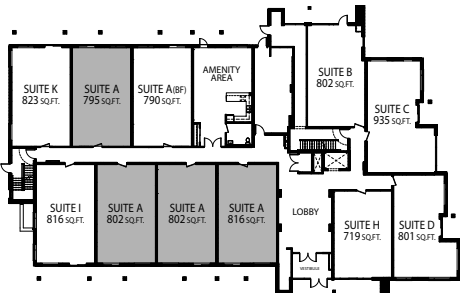

BLISS • 671 SQ.FT.

PLUS 41-85 SQ.FT. OF BALCONY

ONE BEDROOM PLUS DEN

**FONTANA**  
HOMES

SUITE G

POSH • 690-719 SQ.FT.

PLUS 104 SQ.FT. OF BALCONY

ONE BEDROOM PLUS DEN

1ST FLOOR

2ND FLOOR

**FONTANA**  
HOMES

SUITE H

ONE  
BEDROOM  
PLUS DEN

1ST FLOOR

2ND FLOOR

3RD & 4TH FLOORS

GRAND • 802 SQ.FT.

PLUS OUTDOOR PATIO

ONE BEDROOM PLUS DEN

1ST FLOOR

**FONTANA**  
HOMES

SUITE B

ELEGANCE • 802/816 SQ.FT.

PLUS 54-113 SQ.FT. OF BALCONY

ONE BEDROOM PLUS DEN

1ST FLOOR

2ND FLOOR

3RD & 4TH FLOORS

**FONTANA**  
HOMES

SUITE A