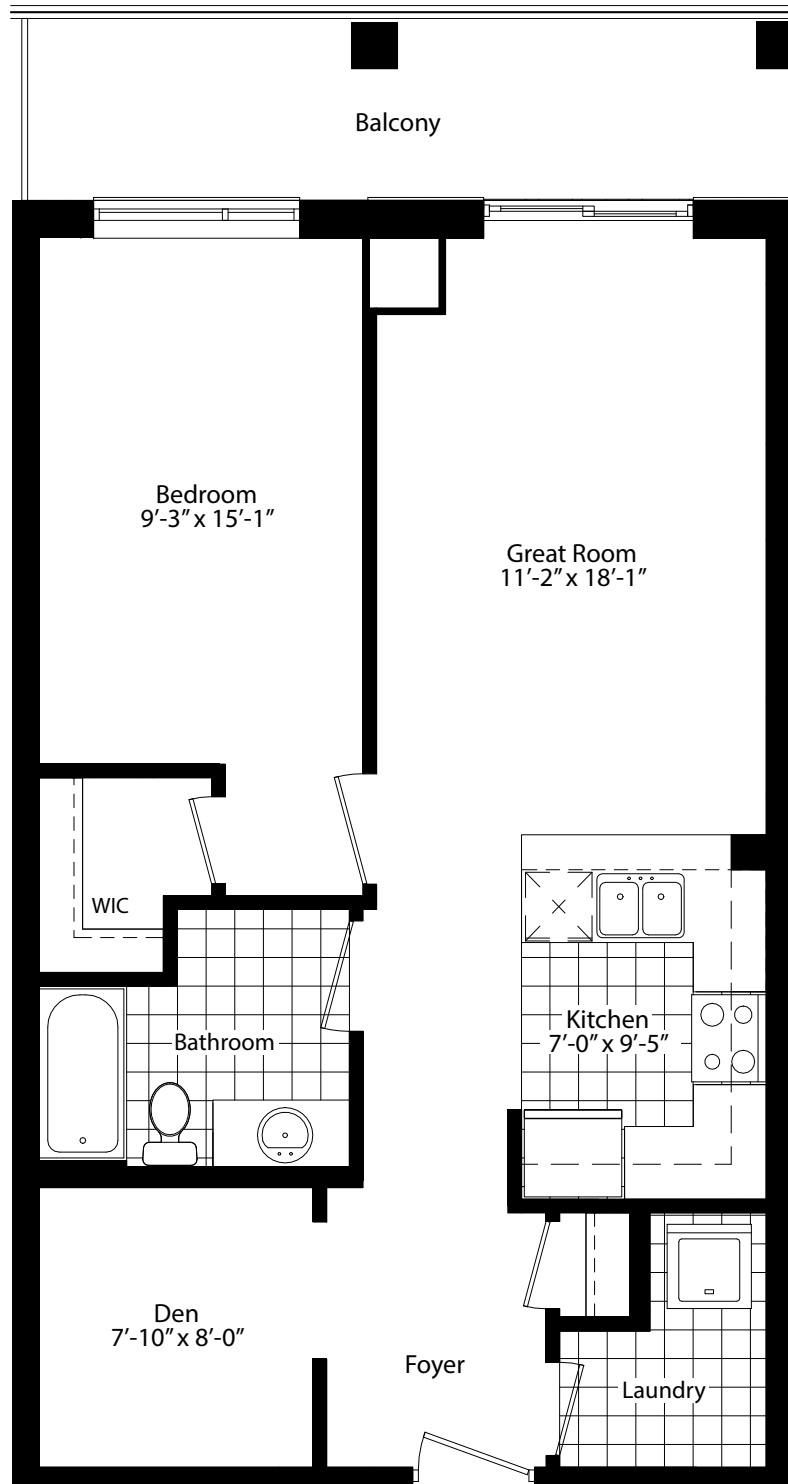

BLISS • 671 SQ.FT.

PLUS 41-85 SQ.FT. OF BALCONY

ONE BEDROOM PLUS DEN

**FONTANA**  
HOMES

SUITE G

POSH • 690-719 SQ.FT.

PLUS 104 SQ.FT. OF BALCONY

ONE BEDROOM PLUS DEN

1ST FLOOR

2ND FLOOR

**FONTANA**  
HOMES

SUITE H

ONE  
BEDROOM  
PLUS DEN

1ST FLOOR

2ND FLOOR

3RD & 4TH FLOORS

GRAND • 802 SQ.FT.

PLUS OUTDOOR PATIO

ONE BEDROOM PLUS DEN

1ST FLOOR

**FONTANA**  
HOMES

SUITE B

ELEGANCE • 802/816 SQ.FT.

PLUS 54-113 SQ.FT. OF BALCONY

ONE BEDROOM PLUS DEN

1ST FLOOR

2ND FLOOR

3RD & 4TH FLOORS

**FONTANA**  
HOMES

SUITE A