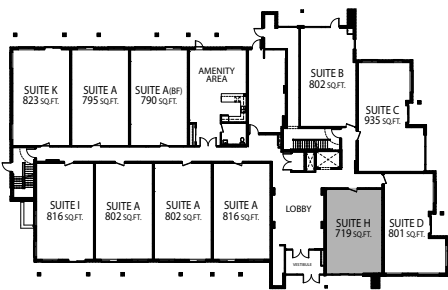

BLISS • 671 SQ.FT.

PLUS 41-85 SQ.FT. OF BALCONY

ONE BEDROOM PLUS DEN

**FONTANA**  
HOMES

SUITE G

POSH • 690-719 SQ.FT.

PLUS 104 SQ.FT. OF BALCONY

ONE BEDROOM PLUS DEN

1ST FLOOR

2ND FLOOR

**FONTANA**  
HOMES

SUITE H

ONE  
BEDROOM  
PLUS DEN

1ST FLOOR

2ND FLOOR

3RD & 4TH FLOORS

GRAND • 802 SQ.FT.

PLUS OUTDOOR PATIO

ONE BEDROOM PLUS DEN

1ST FLOOR

**FONTANA**  
HOMES

SUITE B

ELEGANCE • 802/816 SQ.FT.

PLUS 54-113 SQ.FT. OF BALCONY

ONE BEDROOM PLUS DEN

1ST FLOOR

2ND FLOOR

3RD & 4TH FLOORS

**FONTANA**  
HOMES

SUITE A