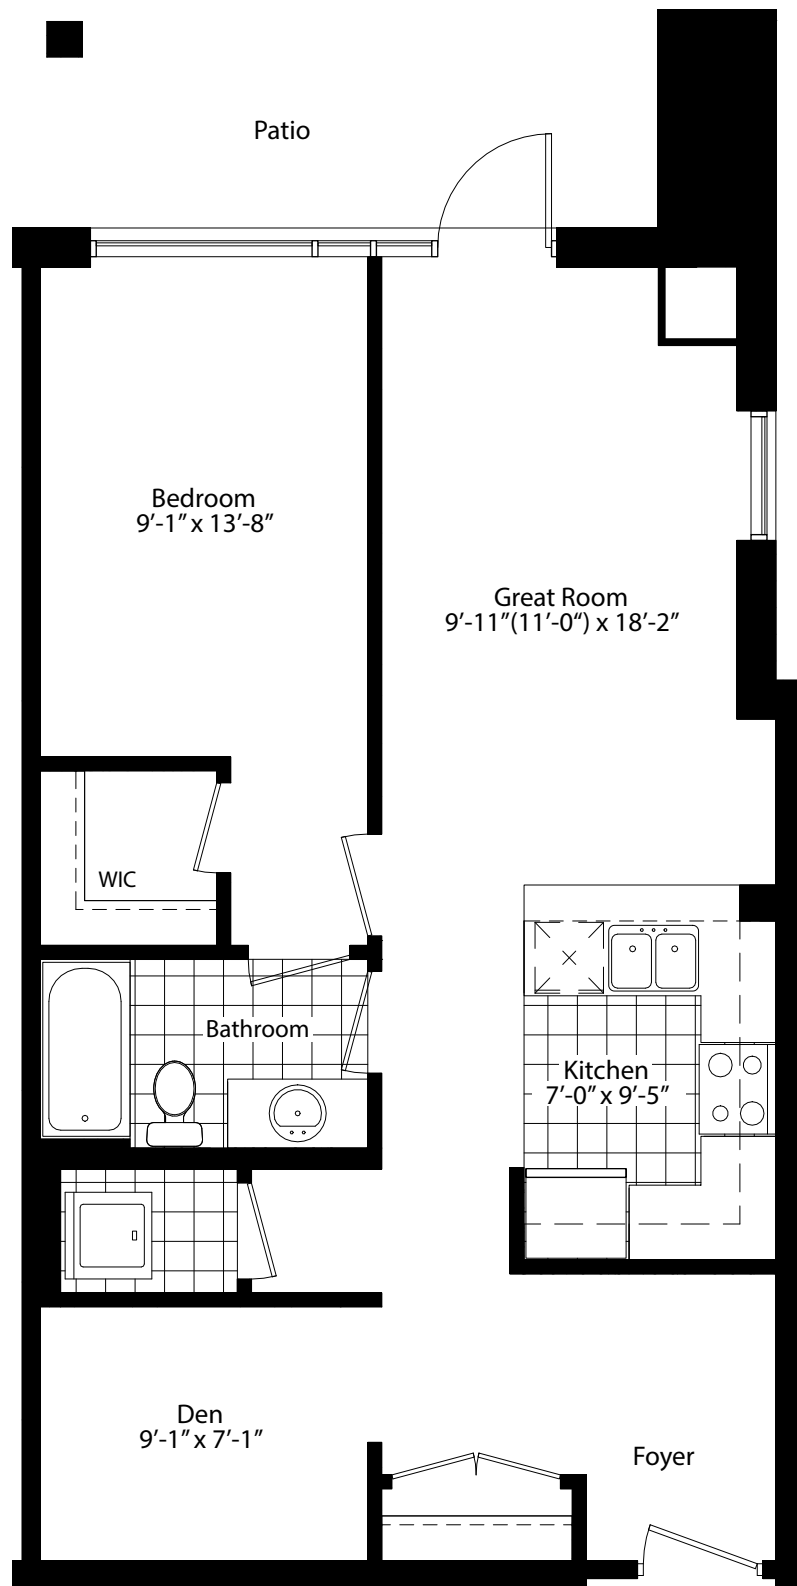

BLISS • 671 SQ.FT.

PLUS 41-85 SQ.FT. OF BALCONY

ONE BEDROOM PLUS DEN

**FONTANA**  
HOMES

SUITE G

POSH • 690-719 SQ.FT.

PLUS 104 SQ.FT. OF BALCONY

ONE BEDROOM PLUS DEN

1ST FLOOR

2ND FLOOR

**FONTANA**  
HOMES

SUITE H

ONE  
BEDROOM  
PLUS DEN

1ST FLOOR

2ND FLOOR

3RD & 4TH FLOORS

GRAND • 802 SQ.FT.

PLUS OUTDOOR PATIO

ONE BEDROOM PLUS DEN

1ST FLOOR

**FONTANA**  
HOMES

SUITE B

ELEGANCE • 802/816 SQ.FT.

PLUS 54-113 SQ.FT. OF BALCONY

ONE BEDROOM PLUS DEN

1ST FLOOR

2ND FLOOR

3RD & 4TH FLOORS

**FONTANA**  
HOMES

SUITE A