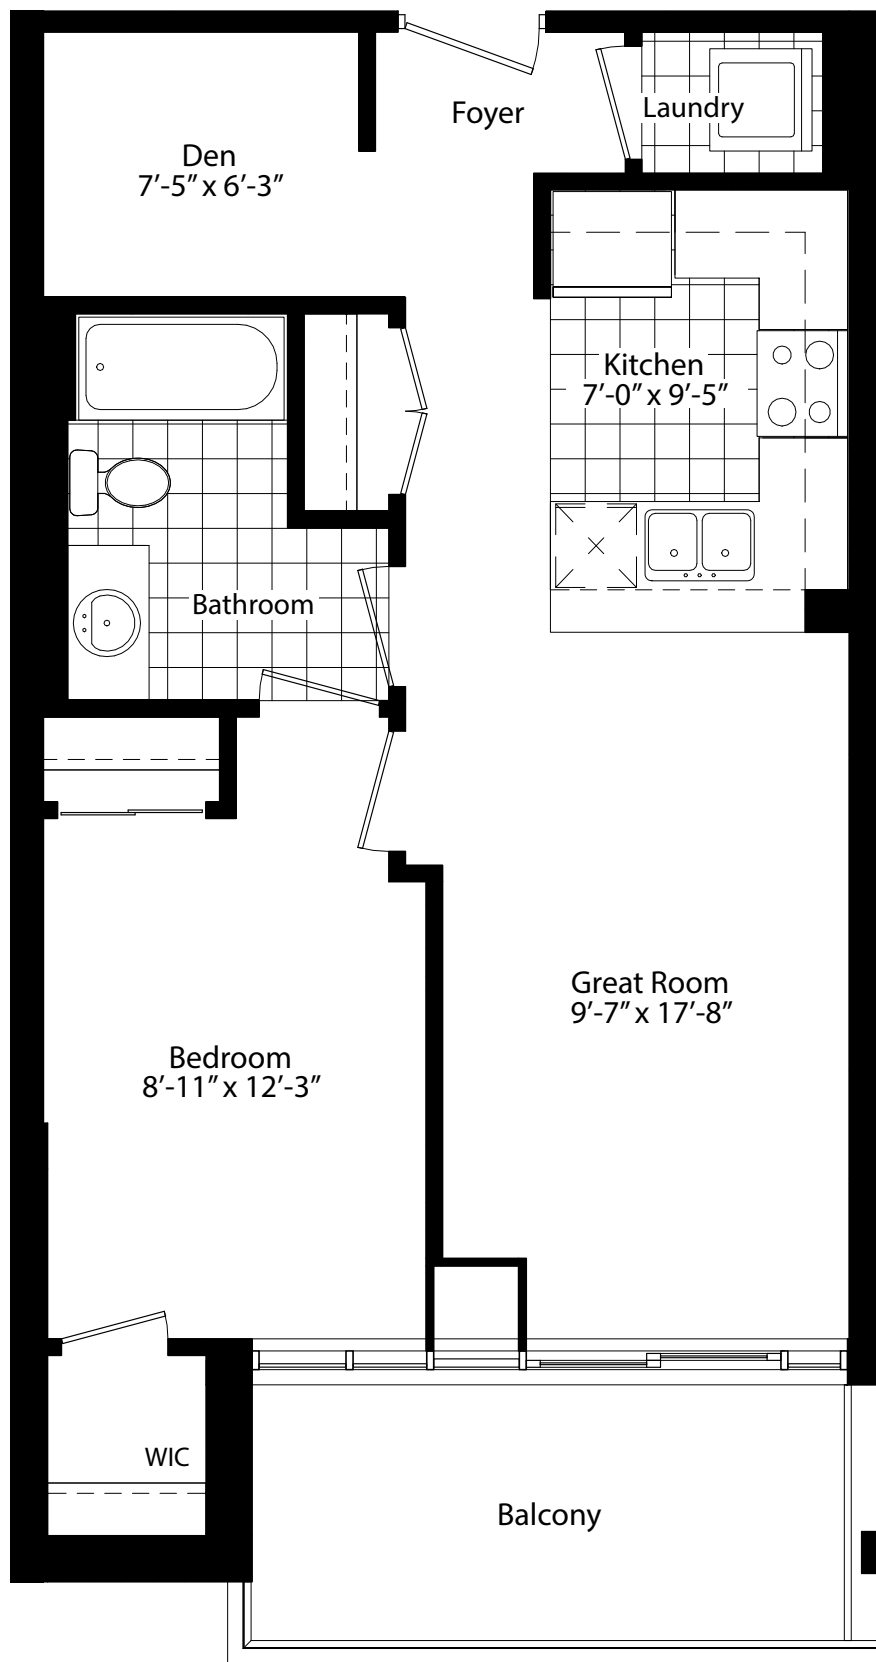

BLISS • 671 SQ.FT.

PLUS 41-85 SQ.FT. OF BALCONY

ONE BEDROOM PLUS DEN

**FONTANA**  
HOMES

SUITE G

POSH • 690-719 SQ.FT.

PLUS 104 SQ.FT. OF BALCONY

ONE BEDROOM PLUS DEN

1ST FLOOR

2ND FLOOR

**FONTANA**  
HOMES

SUITE H

ONE  
BEDROOM  
PLUS DEN

1ST FLOOR

2ND FLOOR

3RD & 4TH FLOORS

GRAND • 802 SQ.FT.

PLUS OUTDOOR PATIO

ONE BEDROOM PLUS DEN

1ST FLOOR

**FONTANA**  
HOMES

SUITE B

ELEGANCE • 802/816 SQ.FT.

PLUS 54-113 SQ.FT. OF BALCONY

ONE BEDROOM PLUS DEN

1ST FLOOR

2ND FLOOR

3RD & 4TH FLOORS

**FONTANA**  
HOMES

SUITE A