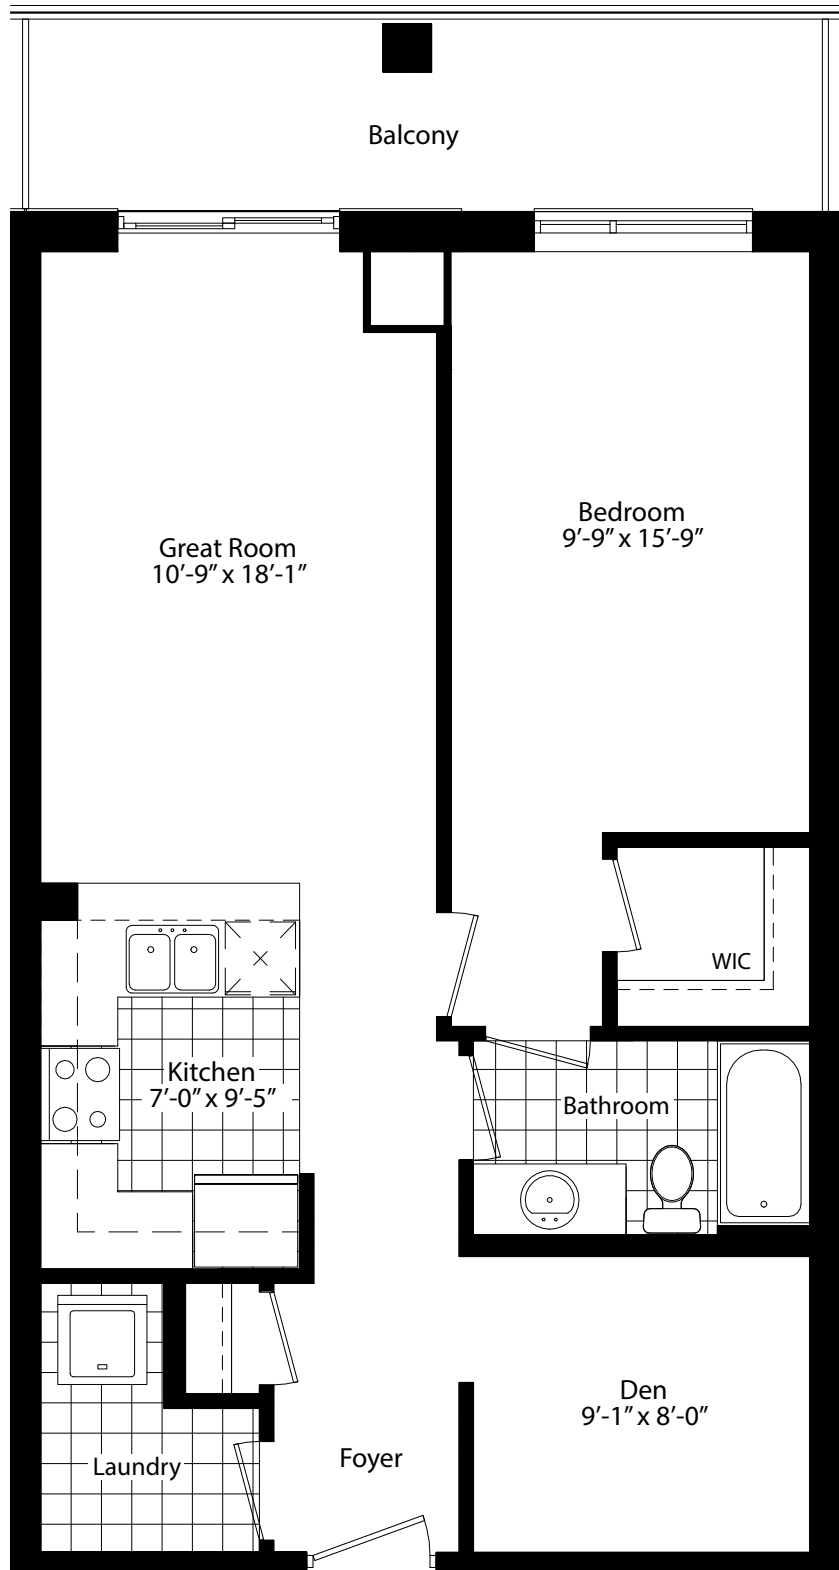

BLISS • 671 SQ.FT.

PLUS 41-85 SQ.FT. OF BALCONY

ONE BEDROOM PLUS DEN

**FONTANA**  
HOMES

SUITE G

POSH • 690-719 SQ.FT.

PLUS 104 SQ.FT. OF BALCONY

ONE BEDROOM PLUS DEN

1ST FLOOR

2ND FLOOR

**FONTANA**  
HOMES

SUITE H

ONE  
BEDROOM  
PLUS DEN

1ST FLOOR

2ND FLOOR

3RD & 4TH FLOORS

GRAND • 802 SQ.FT.

PLUS OUTDOOR PATIO

ONE BEDROOM PLUS DEN

1ST FLOOR

**FONTANA**  
HOMES

SUITE B

ELEGANCE • 802/816 SQ.FT.

PLUS 54-113 SQ.FT. OF BALCONY

ONE BEDROOM PLUS DEN

1ST FLOOR

2ND FLOOR

3RD & 4TH FLOORS

**FONTANA**  
HOMES

SUITE A