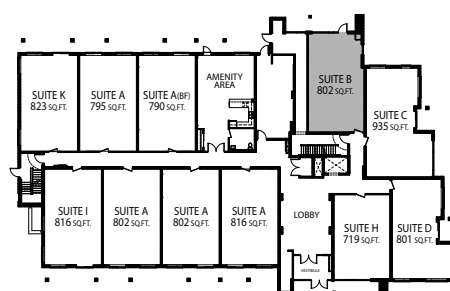

BLISS • 671 SQ.FT.

PLUS 41-85 SQ.FT. OF BALCONY

ONE BEDROOM PLUS DEN

**FONTANA**  
HOMES

SUITE G

POSH • 690-719 SQ.FT.

PLUS 104 SQ.FT. OF BALCONY

ONE BEDROOM PLUS DEN

1ST FLOOR

2ND FLOOR

**FONTANA**  
HOMES

SUITE H

ONE  
BEDROOM  
PLUS DEN

1ST FLOOR

2ND FLOOR

3RD & 4TH FLOORS

GRAND • 802 SQ.FT.

PLUS OUTDOOR PATIO

ONE BEDROOM PLUS DEN

1ST FLOOR

**FONTANA**  
HOMES

SUITE B

ELEGANCE • 802/816 SQ.FT.

PLUS 54-113 SQ.FT. OF BALCONY

ONE BEDROOM PLUS DEN

1ST FLOOR

2ND FLOOR

3RD & 4TH FLOORS

**FONTANA**  
HOMES

SUITE A