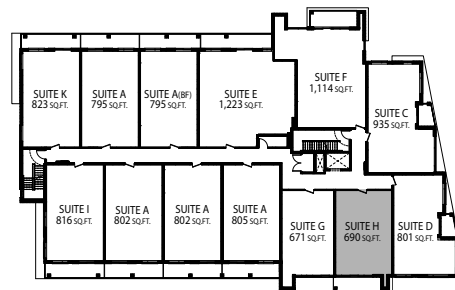

BLISS • 671 SQ.FT.

PLUS 41-85 SQ.FT. OF BALCONY

ONE BEDROOM PLUS DEN

**FONTANA**  
HOMES

SUITE G

POSH • 690-719 SQ.FT.

PLUS 104 SQ.FT. OF BALCONY

ONE BEDROOM PLUS DEN

1ST FLOOR

2ND FLOOR

**FONTANA**  
HOMES

SUITE H

ONE  
BEDROOM  
PLUS DEN

1ST FLOOR

2ND FLOOR

3RD & 4TH FLOORS

GRAND • 802 SQ.FT.

PLUS OUTDOOR PATIO

ONE BEDROOM PLUS DEN

1ST FLOOR

**FONTANA**  
HOMES

SUITE B

ELEGANCE • 802/816 SQ.FT.

PLUS 54-113 SQ.FT. OF BALCONY

ONE BEDROOM PLUS DEN

1ST FLOOR

2ND FLOOR

3RD & 4TH FLOORS

**FONTANA**  
HOMES

SUITE A