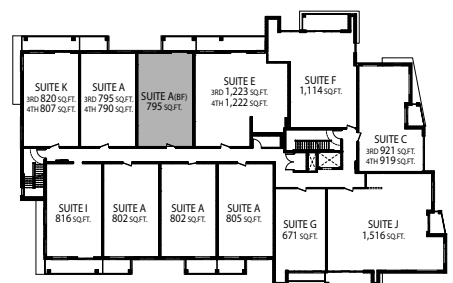

BLISS • 671 SQ.FT.

PLUS 41-85 SQ.FT. OF BALCONY

ONE BEDROOM PLUS DEN

**FONTANA**  
HOMES

SUITE G

POSH • 690-719 SQ.FT.

PLUS 104 SQ.FT. OF BALCONY

ONE BEDROOM PLUS DEN

1ST FLOOR

2ND FLOOR

**FONTANA**  
HOMES

SUITE H

ONE  
BEDROOM  
PLUS DEN

1ST FLOOR

2ND FLOOR

3RD & 4TH FLOORS

GRAND • 802 SQ.FT.

PLUS OUTDOOR PATIO

ONE BEDROOM PLUS DEN

1ST FLOOR

**FONTANA**  
HOMES

SUITE B

ELEGANCE • 802/816 SQ.FT.

PLUS 54-113 SQ.FT. OF BALCONY

ONE BEDROOM PLUS DEN

1ST FLOOR

2ND FLOOR

3RD & 4TH FLOORS

**FONTANA**  
HOMES

SUITE A