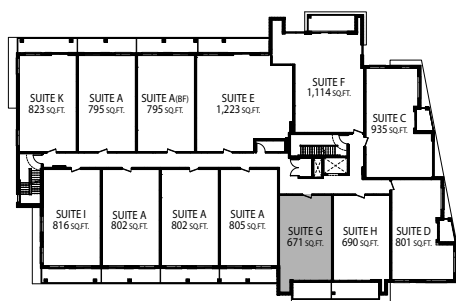

BLISS • 671 SQ.FT.

PLUS 41-85 SQ.FT. OF BALCONY

ONE BEDROOM PLUS DEN

**FONTANA**  
HOMES

SUITE G

POSH • 690-719 SQ.FT.

PLUS 104 SQ.FT. OF BALCONY

ONE BEDROOM PLUS DEN

1ST FLOOR

2ND FLOOR

**FONTANA**  
HOMES

SUITE H

ONE  
BEDROOM  
PLUS DEN

1ST FLOOR

2ND FLOOR

3RD & 4TH FLOORS

GRAND • 802 SQ.FT.

PLUS OUTDOOR PATIO

ONE BEDROOM PLUS DEN

1ST FLOOR

**FONTANA**  
HOMES

SUITE B

ELEGANCE • 802/816 SQ.FT.

PLUS 54-113 SQ.FT. OF BALCONY

ONE BEDROOM PLUS DEN

1ST FLOOR

2ND FLOOR

3RD & 4TH FLOORS

**FONTANA**  
HOMES

SUITE A