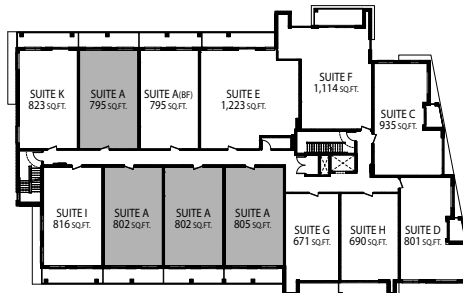

BLISS • 671 SQ.FT.

PLUS 41-85 SQ.FT. OF BALCONY

ONE BEDROOM PLUS DEN

**FONTANA**  
HOMES

SUITE G

POSH • 690-719 SQ.FT.

PLUS 104 SQ.FT. OF BALCONY

ONE BEDROOM PLUS DEN

1ST FLOOR

2ND FLOOR

**FONTANA**  
HOMES

SUITE H

ONE  
BEDROOM  
PLUS DEN

1ST FLOOR

2ND FLOOR

3RD & 4TH FLOORS

GRAND • 802 SQ.FT.

PLUS OUTDOOR PATIO

ONE BEDROOM PLUS DEN

1ST FLOOR

**FONTANA**  
HOMES

SUITE B

ELEGANCE • 802/816 SQ.FT.

PLUS 54-113 SQ.FT. OF BALCONY

ONE BEDROOM PLUS DEN

1ST FLOOR

2ND FLOOR

3RD & 4TH FLOORS

**FONTANA**  
HOMES

SUITE A