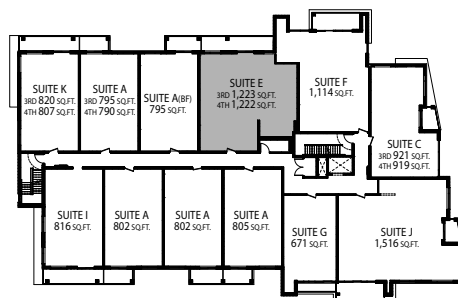

# DIAMOND • 1,114 SQ.FT.

PLUS 102 SQ.FT. OF BALCONY

TWO  
BEDROOM  
PLUS DEN

**FONTANA**  
HOMES

SUITE F

MAJESTIC • 1,223 SQ.FT.

PLUS 138 SQ.FT. OF BALCONY

TWO BEDROOM PLUS DEN

2ND FLOOR

3RD & 4TH FLOORS

FONTANA HOMES

SUITE E