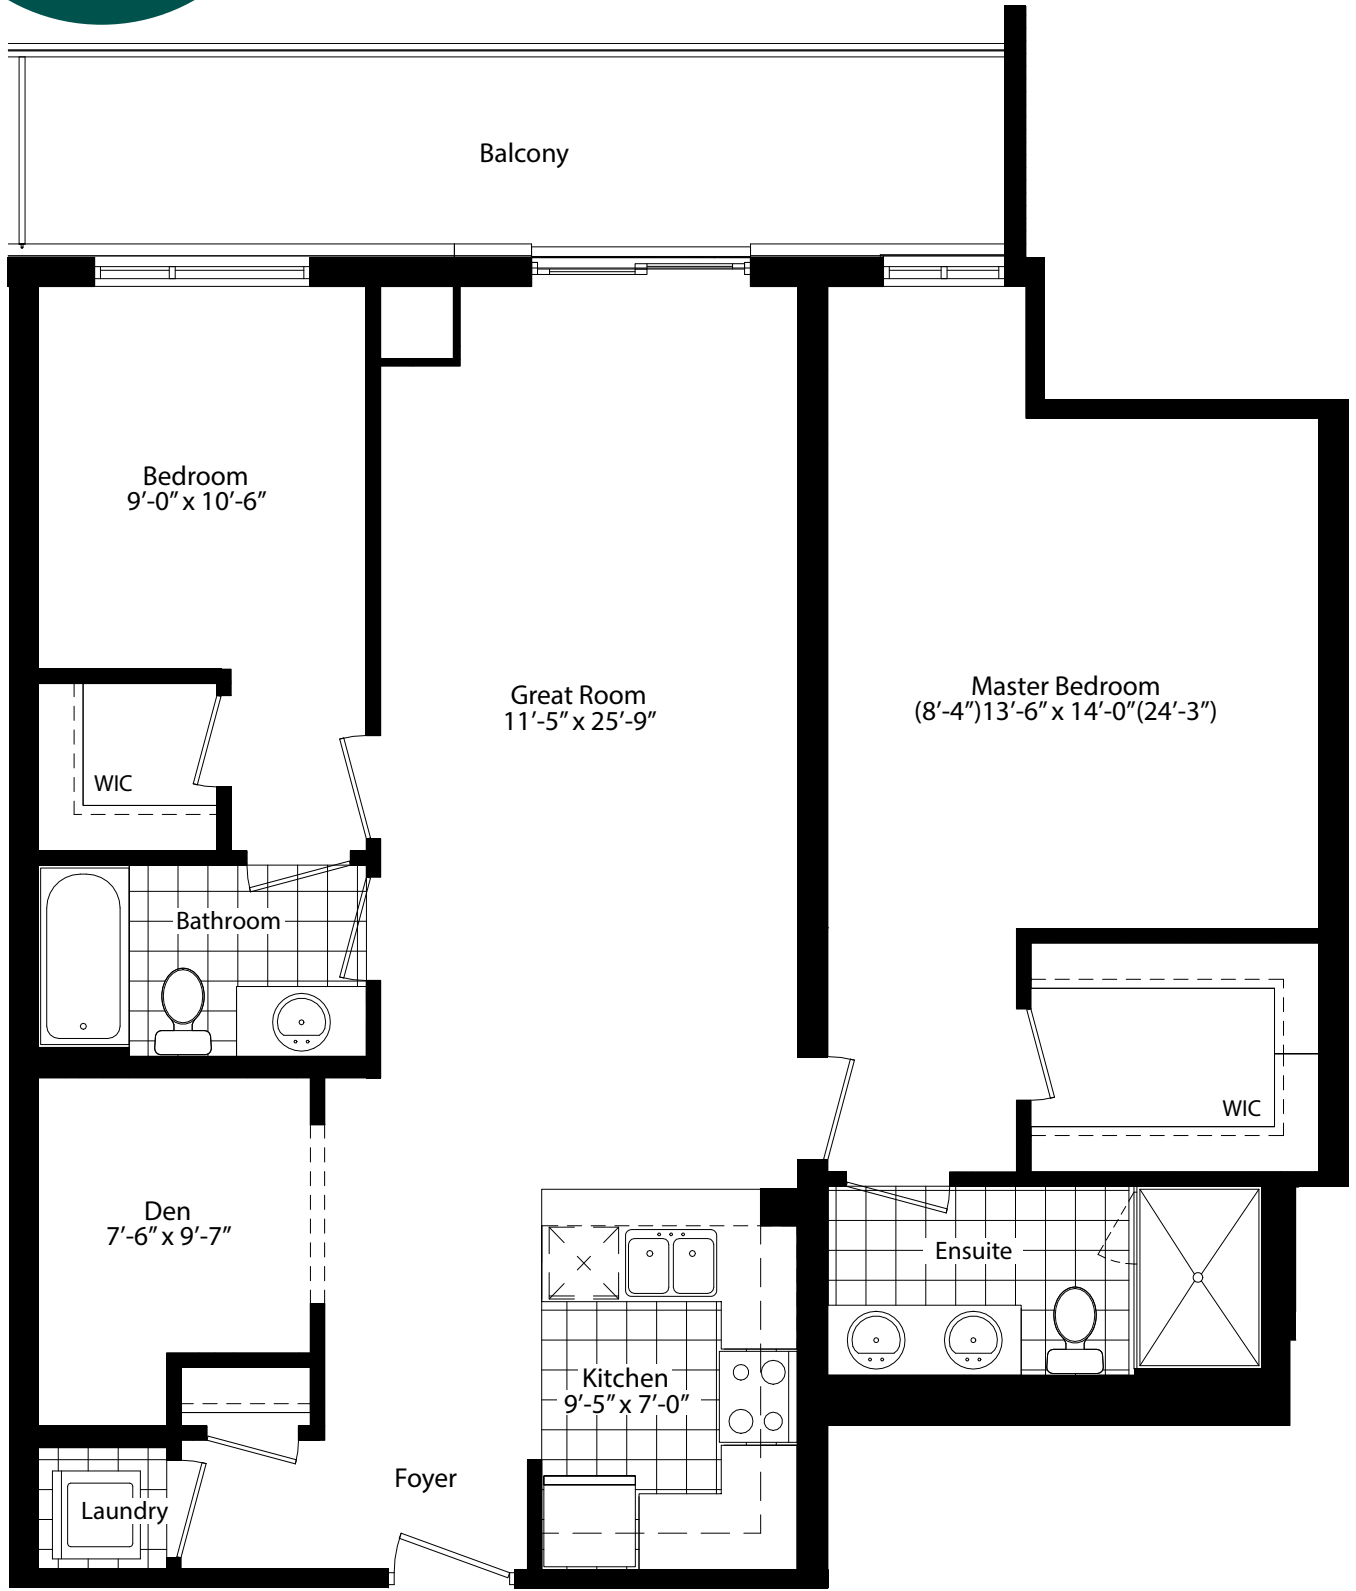

# DIAMOND • 1,114 SQ.FT.

PLUS 102 SQ.FT. OF BALCONY

TWO  
BEDROOM  
PLUS DEN

**FONTANA**  
HOMES

SUITE F

MAJESTIC • 1,223 SQ.FT.

PLUS 138 SQ.FT. OF BALCONY

TWO BEDROOM PLUS DEN

2ND FLOOR

3RD & 4TH FLOORS

FONTANA HOMES

SUITE E