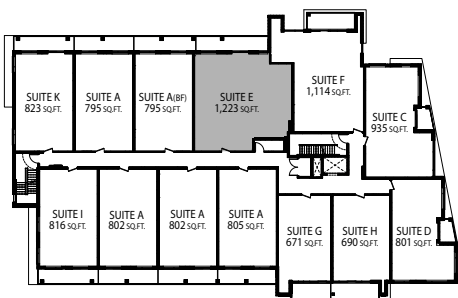

# DIAMOND • 1,114 SQ.FT.

PLUS 102 SQ.FT. OF BALCONY

TWO  
BEDROOM  
PLUS DEN

**FONTANA**  
HOMES

SUITE F

MAJESTIC • 1,223 SQ.FT.

PLUS 138 SQ.FT. OF BALCONY

TWO BEDROOM PLUS DEN

2ND FLOOR

3RD & 4TH FLOORS

FONTANA HOMES

SUITE E