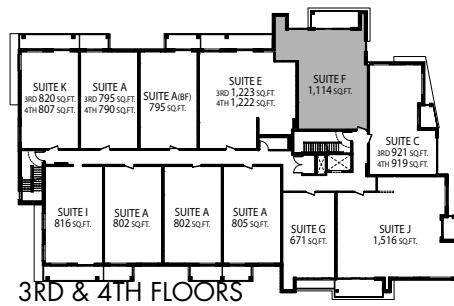

# DIAMOND • 1,114 SQ.FT.

PLUS 102 SQ.FT. OF BALCONY

TWO  
BEDROOM  
PLUS DEN

**FONTANA**  
HOMES

SUITE F

MAJESTIC • 1,223 SQ.FT.

PLUS 138 SQ.FT. OF BALCONY

TWO BEDROOM PLUS DEN

2ND FLOOR

3RD & 4TH FLOORS

FONTANA HOMES

SUITE E